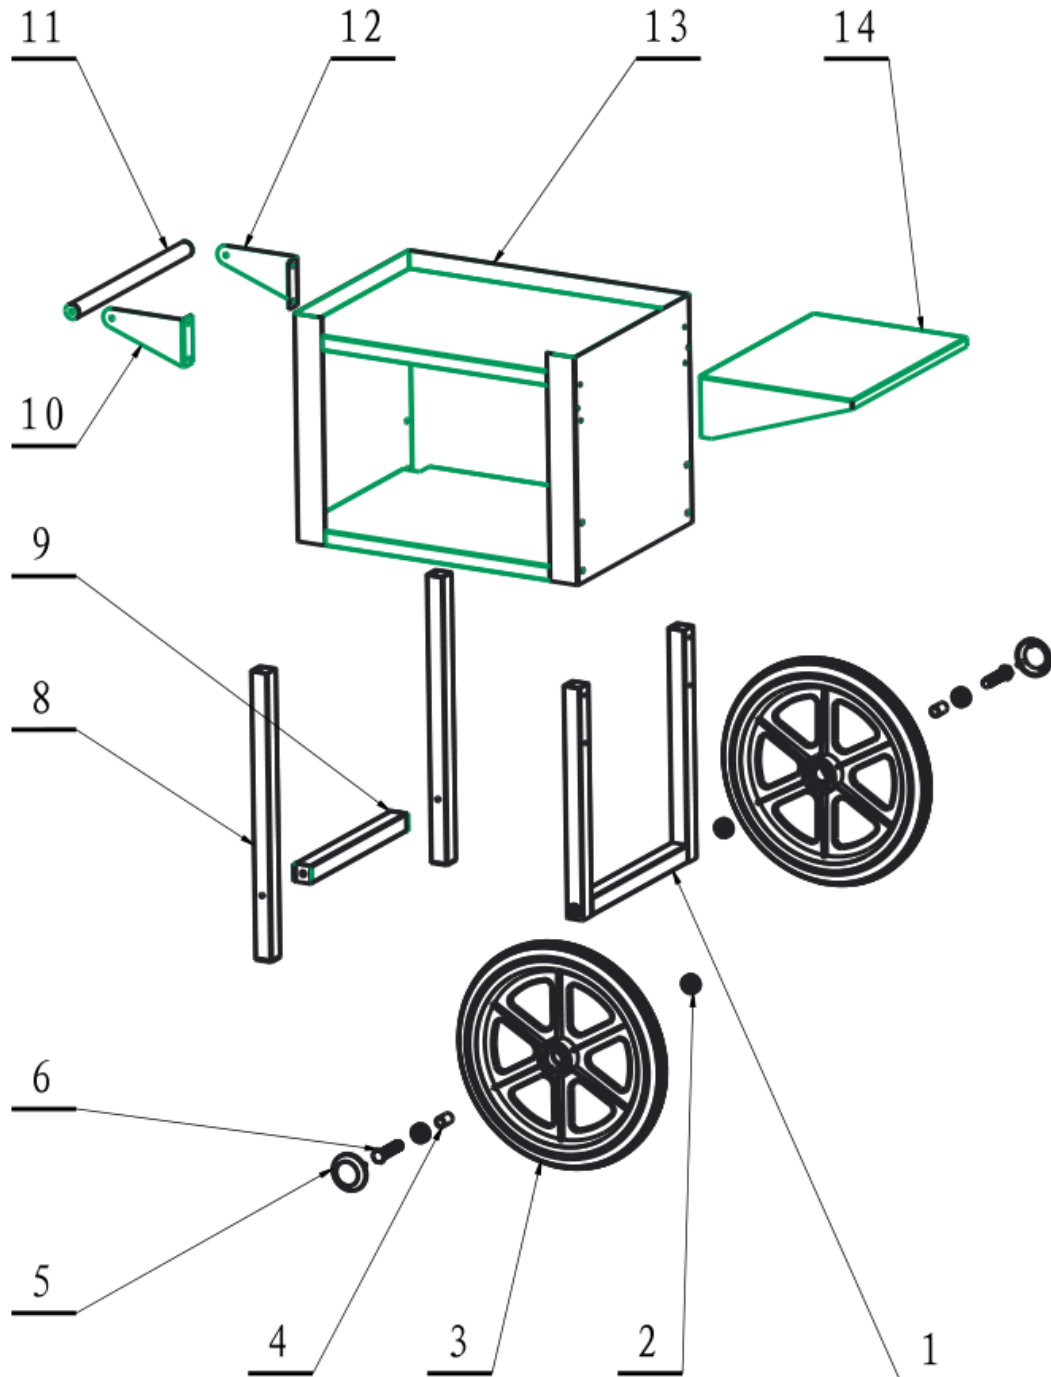

# Parts Breakdown

Model CE-CN-0227-R 40385

Machine

# Parts Breakdown

Model CE-CN-0227-R 40385

Trolley

# Parts Breakdown

**Model CE-CN-0227-R 40385**

**Machine**

Item No.	Description	Position	Item No.	Description	Position	Item No.	Description	Position
79107	Hood for 40385	1	79118	Stirrer Arm for 40385	12	79130	Black Glass Slot for 40385	24
79108	Upper Plate for 40385	2	79119	Stirrer Arm Assembly for 40385	13	79131	Left-Right Glass Slot for 40385	25
79109	Switch for 40385	3	79120	Stirrer Pole for 40385	14	79132	Bottom Plate for 40385	26
79110	Bulb Socket Assembly for 40385	4	79121	Aluminum Tray for 40385	15	79133	Corner Aluminum for 40385	27
67634	110-130V 60W Light Bulb for 40385	4	79122	Heating Pipe for 40385	16	79134	Bottom Base for 40385	28
79111	Kettle Right / Left Hinge Assembly for 40385	5	79123	Cover Plate for Heating Pipe for 40385	17	79135	Kernel Tray for 40385	29
79112	Motor for 40385	6	79124	Out Kettle Shell for 40385	18	79136	Plate Under the Front Door for 40385	30
79113	Hinge Lock for 40385	7	79125	Metal Pipe for 40385	19	79137	Top Right/Bottom Left Door Hinge for 40385	31
79114	Kettle Support Plate for 40385	8	79126	Metal Pipe Holder for 40385	20	64178	Top Left/Bottom Right Door Hinge for 40385	31
79115	Handle for 40385	9	79127	Support Plate for 40385	21	79138	Front Door Right for 40385	32
79116	Kettle Lock for 40385	10	79128	Back Glass for 40385	22	64177	Front Door Left for 40385	32
79117	Kettle Lid for 40385	11	79129	Left-Right Glass for 40385	23			