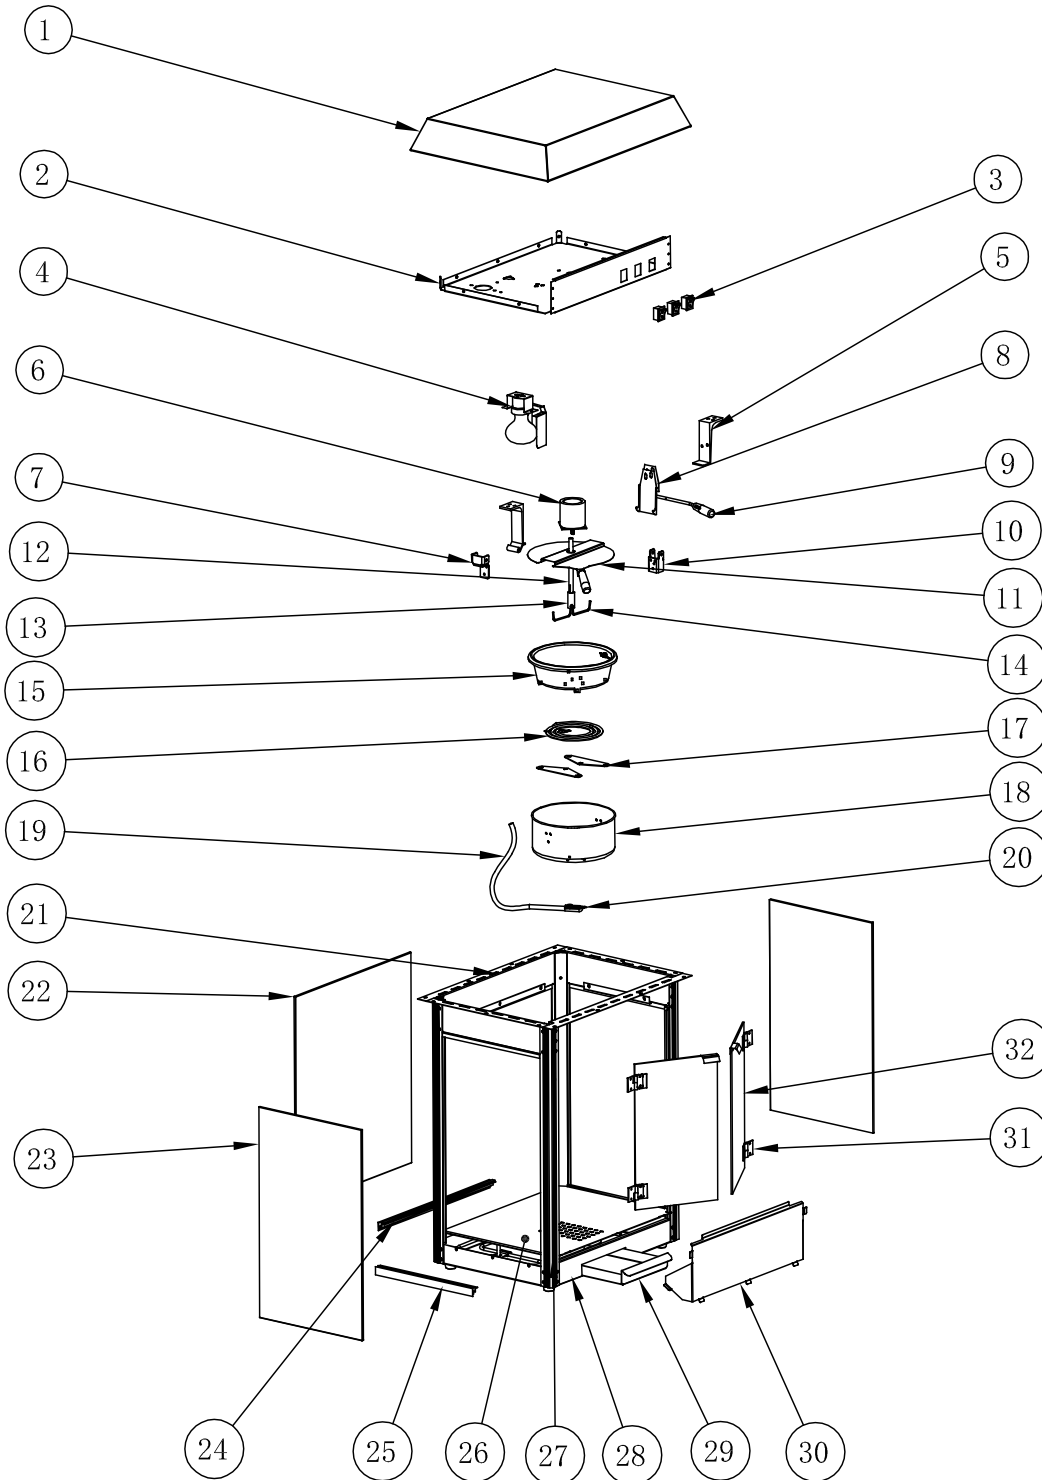

# Parts Breakdown

Model CE-CN-0227-R 40385

Machine

# Parts Breakdown

Model CE-CN-0227-R 40385

Trolley

# Parts Breakdown

**Model CE-CN-0227-R 40385**

**Machine**

Item No.	Description	Position	Item No.	Description	Position	Item No.	Description	Position
79107	Hood for 40385	1	79118	Stirrer Arm for 40385	12	79130	Black Glass Slot for 40385	24
79108	Upper Plate for 40385	2	79119	Stirrer Arm Assembly for 40385	13	79131	Left-Right Glass Slot for 40385	25
79109	Switch for 40385	3	79120	Stirrer Pole for 40385	14	79132	Bottom Plate for 40385	26
79110	Bulb Socket Assembly for 40385	4	79121	Aluminum Tray for 40385	15	79133	Corner Aluminum for 40385	27
67634	110-130V 60W Light Bulb for 40385	4	79122	Heating Pipe for 40385	16	79134	Bottom Base for 40385	28
79111	Kettle Right / Left Hinge Assembly for 40385	5	79123	Cover Plate for Heating Pipe for 40385	17	79135	Kernel Tray for 40385	29
79112	Motor for 40385	6	79124	Out Kettle Shell for 40385	18	79136	Plate Under the Front Door for 40385	30
79113	Hinge Lock for 40385	7	79125	Metal Pipe for 40385	19	79137	Top Right/Bottom Left Door Hinge for 40385	31
79114	Kettle Support Plate for 40385	8	79126	Metal Pipe Holder for 40385	20	64178	Top Left/Bottom Right Door Hinge for 40385	31
79115	Handle for 40385	9	79127	Support Plate for 40385	21	79138	Front Door Right for 40385	32
79116	Kettle Lock for 40385	10	79128	Back Glass for 40385	22	64177	Front Door Left for 40385	32
79117	Kettle Lid for 40385	11	79129	Left-Right Glass for 40385	23			